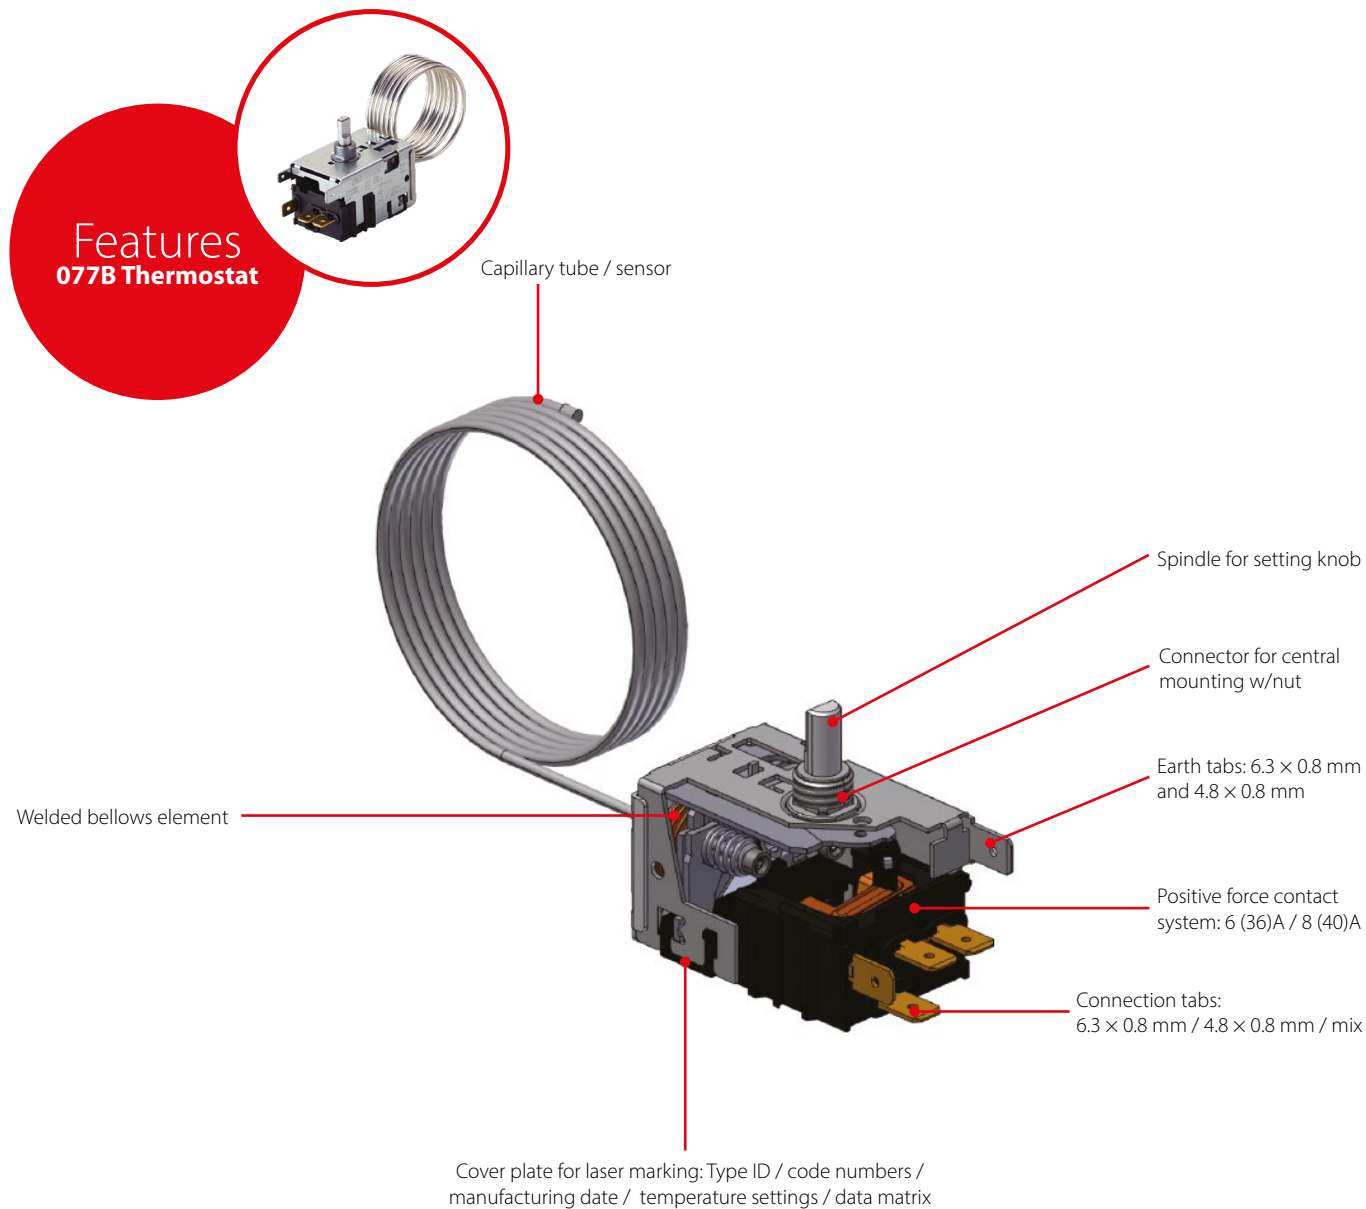

## 077B, Thermostat

077B thermostats have NC (Normally Closed) main contacts; i.e. they cut out the compressor current circuit on decreasing temperature. 077B thermostats are designed to operate at least 300,000 cycles at full load (6/36A and 8/40A respectively); internal quality audits

reinforced product performance by metering over 1,000,000 cycles. 077B thermostats are designed for temperature control in refrigerators and freezers and can be used as an evaporator or a room thermostat.