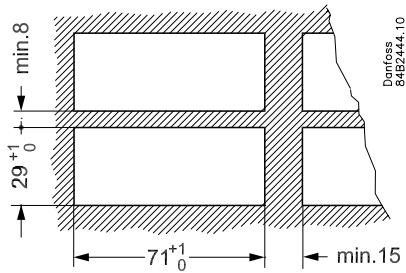

REFRIGERATION AND
AIR CONDITIONING

Instructions

EKA 163B

EKA 164B

EKA 163B
Remote display
(084B8574)

EKA 164B
Remote setting display
(084B8575, multi purpose)

$0 < t_{amb} < +55^{\circ}\text{C}$
Non condensing
IP 20

Max. 10 m
(2 m: 084B7298)
(6 m: 084B7299)