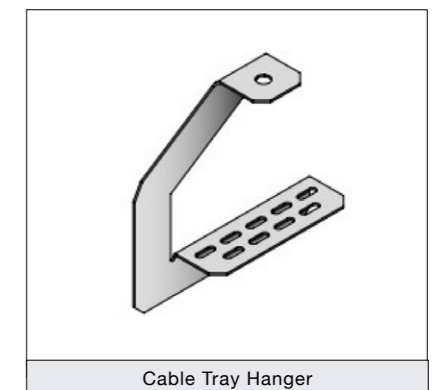

### Cable Tray Couplers

Also known as: Tray Joiners or Tray Connector

Part No.	Type	Description
180243U	TUM/WCPG	Cable Tray Pair Of Wrap Couplers Pre Galvanised

### Cable Tray Hanger

Also known as: Cable Tray Central Hanger or Central Bracket

Part No.	Type	Description
180439U	OCBL75	Cable Tray 75mm Hanger
180440U	OCBL100	Cable Tray 100mm Hanger
180441U	OCBL150	Cable Tray 150mm Hanger
180442U	OCBL225	Cable Tray 225mm Hanger
180241	X-CTH-PG-300	Cable Tray 300mm Hanger