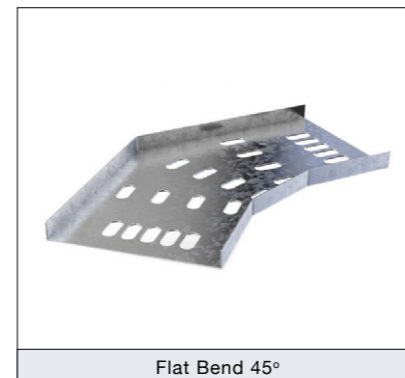

### Cable Tray Hanger

Also known as: Cable Tray Central Hanger or Central Bracket

Part No.	Type	Description
180439U	OCBL75	Cable Tray 75mm Hanger
180440U	OCBL100	Cable Tray 100mm Hanger
180441U	OCBL150	Cable Tray 150mm Hanger
180442U	OCBL225	Cable Tray 225mm Hanger
180241	X-CTH-PG-300	Cable Tray 300mm Hanger

### Cable Tray Stand Off Bracket

Part No.	Type	Description
180245U	TUTSB100PG	Cable Tray Stand Off Bracket 100mm Pre Galvanised
180247U	TUTSB150PG	Cable Tray Stand Off Bracket 150mm Pre Galvanised
180249U	TUTSB225PG	Cable Tray Stand Off Bracket 225mm Pre Galvanised
180251U	TUTSB300PG	Cable Tray Stand Off Bracket 300mm Pre Galvanised

### Cable Tray Flat Bend 90°

Also known as: Flat 90

Part No.	Type	Description
180400	X-CTMD-B-75	Cable Tray 75mm Flat Bend 90°
180401	X-CTMD-B-100	Cable Tray 100mm Flat Bend 90°
180402	X-CTMD-B-150	Cable Tray 150mm Flat Bend 90°
180403	X-CTMD-B-225	Cable Tray 225mm Flat Bend 90°
180404	X-CTMD-B-300	Cable Tray 300mm Flat Bend 90°
180405	X-CTMD-B-450	Cable Tray 450mm Flat Bend 90°

### Cable Tray Flat Bend 45°

Also known as: Flat 45

Part No.	Type	Description
180410	X-CTMD-FB-75	Cable Tray 75mm Flat Bend 45°
180411	X-CTMD-FB-100	Cable Tray 100mm Flat Bend 45°
180412	X-CTMD-FB-150	Cable Tray 150mm Flat Bend 45°
180413	X-CTMD-FB-225	Cable Tray 225mm Flat Bend 45°
180414	X-CTMD-FB-300	Cable Tray 300mm Flat Bend 45°
180415	X-CTMD-FB-450	Cable Tray 450mm Flat Bend 45°