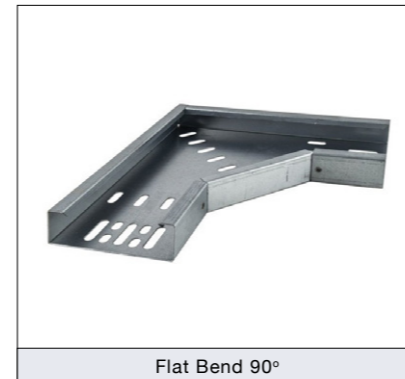

### Cable Tray Hanger

Also known as: Cable Tray Central Hanger or Central Bracket

Part No.	Type	Description
180439U	OCBL75	Cable Tray 75mm Hanger
180440U	OCBL100	Cable Tray 100mm Hanger
180441U	OCBL150	Cable Tray 150mm Hanger
180442U	OCBL225	Cable Tray 225mm Hanger
180241	X-CTH-PG-300	Cable Tray 300mm Hanger

### Cable Tray Stand Off Bracket

Part No.	Type	Description
180245U	TUTSB100PG	Cable Tray Stand Off Bracket 100mm Pre Galvanised
180247U	TUTSB150PG	Cable Tray Stand Off Bracket 150mm Pre Galvanised
180249U	TUTSB225PG	Cable Tray Stand Off Bracket 225mm Pre Galvanised
180251U	TUTSB300PG	Cable Tray Stand Off Bracket 300mm Pre Galvanised

### Cable Tray Flat Bend 90°

Also known as: Flat 90

Part No.	Type	Description
180400	X-CTMD-B-75	Cable Tray 75mm Flat Bend 90°
180401	X-CTMD-B-100	Cable Tray 100mm Flat Bend 90°
180402	X-CTMD-B-150	Cable Tray 150mm Flat Bend 90°
180403	X-CTMD-B-225	Cable Tray 225mm Flat Bend 90°
180404	X-CTMD-B-300	Cable Tray 300mm Flat Bend 90°
180405	X-CTMD-B-450	Cable Tray 450mm Flat Bend 90°