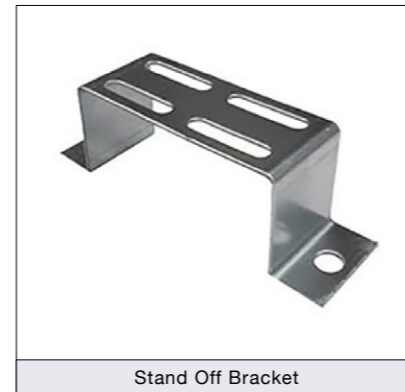

### Cable Tray Couplers

Also known as: Tray Joiners or Tray Connector

Part No.	Type	Description
180243U	TUM/WCPG	Cable Tray Pair Of Wrap Couplers Pre Galvanised

### Cable Tray Hanger

Also known as: Cable Tray Central Hanger or Central Bracket

Part No.	Type	Description
180439U	OCBL75	Cable Tray 75mm Hanger
180440U	OCBL100	Cable Tray 100mm Hanger
180441U	OCBL150	Cable Tray 150mm Hanger
180442U	OCBL225	Cable Tray 225mm Hanger
180241	X-CTH-PG-300	Cable Tray 300mm Hanger

### Cable Tray Stand Off Bracket

Part No.	Type	Description
180245U	TUTSB100PG	Cable Tray Stand Off Bracket 100mm Pre Galvanised
180247U	TUTSB150PG	Cable Tray Stand Off Bracket 150mm Pre Galvanised
180249U	TUTSB225PG	Cable Tray Stand Off Bracket 225mm Pre Galvanised
180251U	TUTSB300PG	Cable Tray Stand Off Bracket 300mm Pre Galvanised

### Cable Tray Flat Bend 90°

Also known as: Flat 90

Part No.	Type	Description
180400	X-CTMD-B-75	Cable Tray 75mm Flat Bend 90°
180401	X-CTMD-B-100	Cable Tray 100mm Flat Bend 90°
180402	X-CTMD-B-150	Cable Tray 150mm Flat Bend 90°
180403	X-CTMD-B-225	Cable Tray 225mm Flat Bend 90°
180404	X-CTMD-B-300	Cable Tray 300mm Flat Bend 90°
180405	X-CTMD-B-450	Cable Tray 450mm Flat Bend 90°