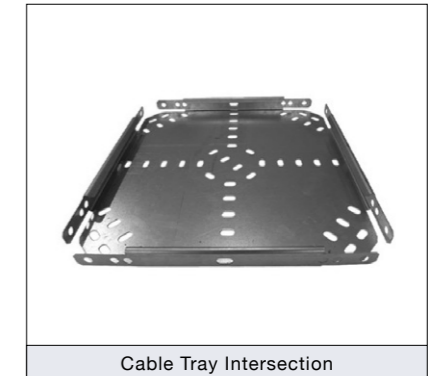

### Cable Tray Stand Off Bracket

Part No.	Type	Description
180245U	TUTSB100PG	Cable Tray Stand Off Bracket 100mm Pre Galvanised
180247U	TUTSB150PG	Cable Tray Stand Off Bracket 150mm Pre Galvanised
180249U	TUTSB225PG	Cable Tray Stand Off Bracket 225mm Pre Galvanised
180251U	TUTSB300PG	Cable Tray Stand Off Bracket 300mm Pre Galvanised

### Cable Tray Flat Bend 90°

Also known as: Flat 90

Part No.	Type	Description
180400	X-CTMD-B-75	Cable Tray 75mm Flat Bend 90°
180401	X-CTMD-B-100	Cable Tray 100mm Flat Bend 90°
180402	X-CTMD-B-150	Cable Tray 150mm Flat Bend 90°
180403	X-CTMD-B-225	Cable Tray 225mm Flat Bend 90°
180404	X-CTMD-B-300	Cable Tray 300mm Flat Bend 90°
180405	X-CTMD-B-450	Cable Tray 450mm Flat Bend 90°

### Cable Tray Flat Bend 45°

Also known as: Flat 45

Part No.	Type	Description
180410	X-CTMD-FB-75	Cable Tray 75mm Flat Bend 45°
180411	X-CTMD-FB-100	Cable Tray 100mm Flat Bend 45°
180412	X-CTMD-FB-150	Cable Tray 150mm Flat Bend 45°
180413	X-CTMD-FB-225	Cable Tray 225mm Flat Bend 45°
180414	X-CTMD-FB-300	Cable Tray 300mm Flat Bend 45°
180415	X-CTMD-FB-450	Cable Tray 450mm Flat Bend 45°

### Cable Tray Intersection

Also known as: Cable Tray Cross Road or Cross

Part No.	Type	Description
180430	X-CTMD-IS-75	Cable Tray 75mm Intersection
180431	X-CTMD-IS-100	Cable Tray 100mm Intersection
180432	X-CTMD-IS-150	Cable Tray 150mm Intersection
180433	X-CTMD-IS-225	Cable Tray 225mm Intersection
180434	X-CTMD-IS-300	Cable Tray 300mm Intersection
180435	X-CTMD-IS-450	Cable Tray 450mm Intersection