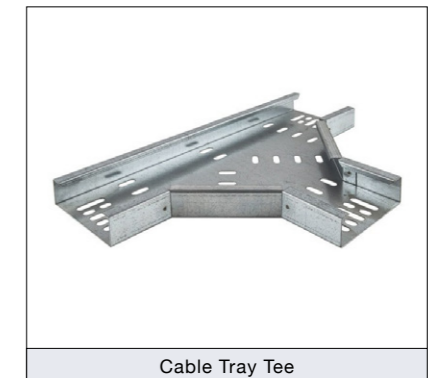

### Cable Tray Flat Bend 90°

Also known as: Flat 90

Part No.	Type	Description
180400	X-CTMD-B-75	Cable Tray 75mm Flat Bend 90°
180401	X-CTMD-B-100	Cable Tray 100mm Flat Bend 90°
180402	X-CTMD-B-150	Cable Tray 150mm Flat Bend 90°
180403	X-CTMD-B-225	Cable Tray 225mm Flat Bend 90°
180404	X-CTMD-B-300	Cable Tray 300mm Flat Bend 90°
180405	X-CTMD-B-450	Cable Tray 450mm Flat Bend 90°

### Cable Tray Flat Bend 45°

Also known as: Flat 45

Part No.	Type	Description
180410	X-CTMD-FB-75	Cable Tray 75mm Flat Bend 45°
180411	X-CTMD-FB-100	Cable Tray 100mm Flat Bend 45°
180412	X-CTMD-FB-150	Cable Tray 150mm Flat Bend 45°
180413	X-CTMD-FB-225	Cable Tray 225mm Flat Bend 45°
180414	X-CTMD-FB-300	Cable Tray 300mm Flat Bend 45°
180415	X-CTMD-FB-450	Cable Tray 450mm Flat Bend 45°

### Cable Tray Intersection

Also known as: Cable Tray Cross Road or Cross

Part No.	Type	Description
180430	X-CTMD-IS-75	Cable Tray 75mm Intersection
180431	X-CTMD-IS-100	Cable Tray 100mm Intersection
180432	X-CTMD-IS-150	Cable Tray 150mm Intersection
180433	X-CTMD-IS-225	Cable Tray 225mm Intersection
180434	X-CTMD-IS-300	Cable Tray 300mm Intersection
180435	X-CTMD-IS-450	Cable Tray 450mm Intersection

### Cable Tray Tee

Part No.	Type	Description
180420	X-CTMD-TP-75	Cable Tray 75mm Tee
180421	X-CTMD-TP-100	Cable Tray 100mm Tee
180422	X-CTMD-TP-150	Cable Tray 150mm Tee
180423	X-CTMD-TP-225	Cable Tray 225mm Tee
180424	X-CTMD-TP-300	Cable Tray 300mm Tee
180425	X-CTMD-TP-450	Cable Tray 450mm Tee