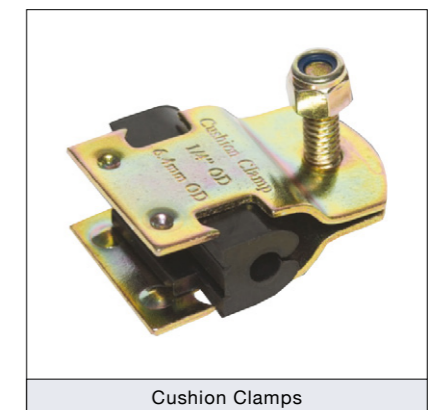

## Clips & Clamps

### Channel Beam Clamps

Part No.	Type	Description
1043	X-CBC-1	Channel Beam Clamp Type 1
1044	X-CBC-2	Channel Beam Clamp Type 2
1045	X-CBC-3	Channel Beam Clamp Type 3
1046	X-CBC-4	Channel Beam Clamp Type 4
1047	X-CBC-5	Channel Beam Clamp Type 5
1048	X-CBC-6	Channel Beam Clamp Type 6
1050	X-CBC-8	Channel Beam Clamp Type 8
M8GCLAMP	X-BGC-M8	G-Clamp M8
M10GCLAMP	X-BGC-M10	G-Clamp M10

### Cushion Clamps

Also known as: Hydrazorb or Cush-a-clamp

Part No.	Type	Description
292300	CC004	Cushion Clamp 1/4" (Pack of 10)
292307	CC006	Cushion Clamp 3/8" (Pack of 10)
292314	CC008	Cushion Clamp 1/2" (Pack of 10)
292321	CC010	Cushion Clamp 5/8" (Pack of 10)
292328	CC012	Cushion Clamp 3/4" (Pack of 10)
292335	CC014	Cushion Clamp 7/8" (Pack of 10)
292342	CC018	Cushion Clamp 1 1/8" (Pack of 10)
292349	CC022	Cushion Clamp 1 3/8" (Pack of 10)
292356	CC026	Cushion Clamp 1 5/8" (Pack of 10)
292363	CC034	Cushion Clamp 2 1/8" (Pack of 5)
292370	CC042	Cushion Clamp 2 5/8" (Pack of 5)
292377	CC050	Cushion Clamp 3 1/8" (Pack of 5)
292384	CC058	Cushion Clamp 3 5/8" (Pack of 5)
292391	CC066	Cushion Clamp 4 1/8" (Pack of 5)

### Griplock Clamps

Part No.	Type	Description
B6186	B6186/10	Aspen Xtra Griplocks Size 1 1/4" x 1/2" (Pack of 10)
B6187	B6187/10	Aspen Xtra Griplocks Size 2 3/8" x 5/8" (Pack of 10)
B6188	B6188/10	Aspen Xtra Griplocks Size 3 1/2" x 7/8" (Pack of 10)
B6189	B6189/10	Aspen Xtra Griplocks Size 4 5/8" x 1 1/8" (Pack of 10)