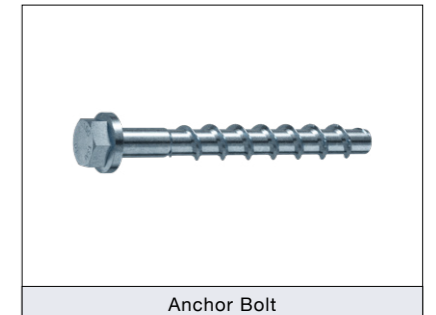

### Anchor Bolts

Also known as: Concrete screw or Thunder bolt

Part No.	Type	Description
180640	ABOLT(F)M6/8x50BZP	Anchor Bolt Flanged M6/8 x 50mm BZP (Box of 100)
180641	ABOLT(F)M6/8x75BZP	Anchor Bolt Flanged M6/8 x 75mm BZP (Box of 100)
180642	ABOLT(F)M6/8x100BZP	Anchor Bolt Flanged M6/8 x 100mm BZP (Box of 100)

### Socket Bolts

For screwing into concrete / brick - threaded rod then screws into the female end  
Also known as: Concrete Screw Female, Allen Head Screws or Allen Head Bolts

Part No.	Type	Description
180611	X-SB810-B100	Socket Bolt M8 / M10 (Box of 100)
180632	X-SBL-810-35-B50	Socket Bolt Loose M8/10 35mm 3 piece (Box of 50)
180633	X-SBL-810-55-B50	Socket Bolt Loose M8/10 55mm 3 piece (Box of 50)