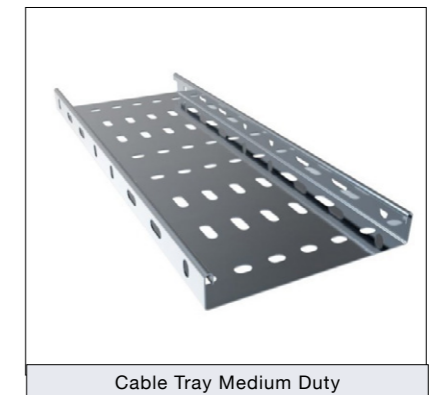

Cable Tray & Accessories

Cable Tray

Also known as: Pre Galvanised Tray or Pre Galv Tray

Part No.	Type	Description
541518U	TUM-LT075/10PG	Cable Tray Medium Duty 75mm 3m Pre-Galvanised
541519U	TUM-LT100/10PG	Cable Tray Medium Duty 100mm 3m Pre-Galvanised
541520U	TUM-LT150/10PG	Cable Tray Medium Duty 150mm 3m Pre-Galvanised
541521U	TUM-LT225/10PG	Cable Tray Medium Duty 225mm 3m Pre-Galvanised
541522U	TUM-LT300/15PG	Cable Tray Medium Duty 300mm 3m Pre-Galvanised
541523U	TUMLT450/15PG	Cable Tray Medium Duty 450mm 3m Pre-Galvanised
541524U	TUM-LT600/15PG	Cable Tray Medium Duty 600mm 3m Pre-Galvanised